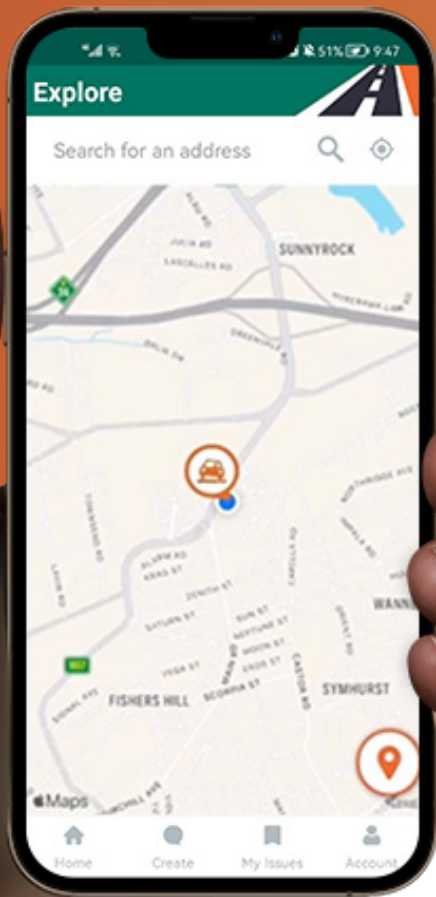

SANRAL POTHOLE APP

AVAILABLE TO DOWNLOAD

1 Sign up
or Log in

2 Find a route

3 Report issue

transport
Department:
Transport
REPUBLIC OF SOUTH AFRICA