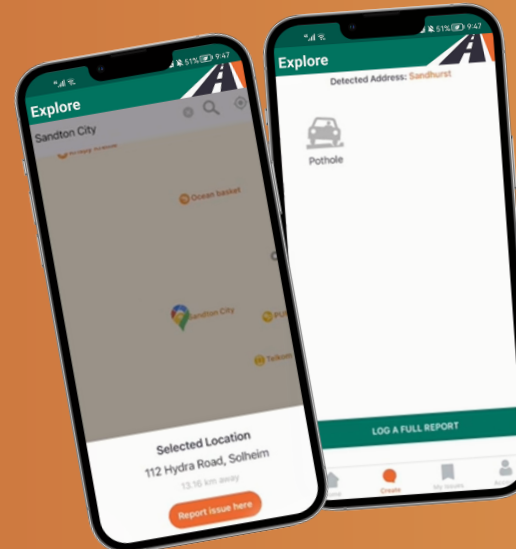

SANRAL POTHOLE APP

AVAILABLE TO DOWNLOAD

1 Sign up
or Log in

2 Find a route

3 Report issue

transport
Department:
Transport
REPUBLIC OF SOUTH AFRICA